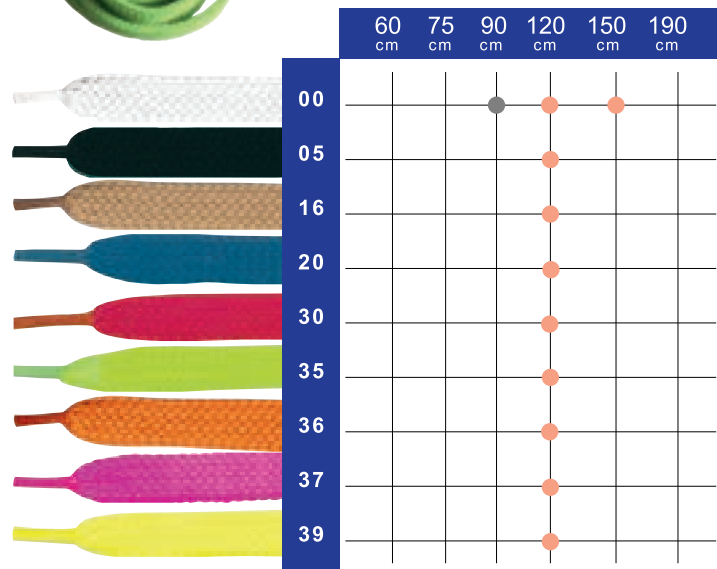

Art. 435

PLANO SKATE
FLAT SKATE THICK