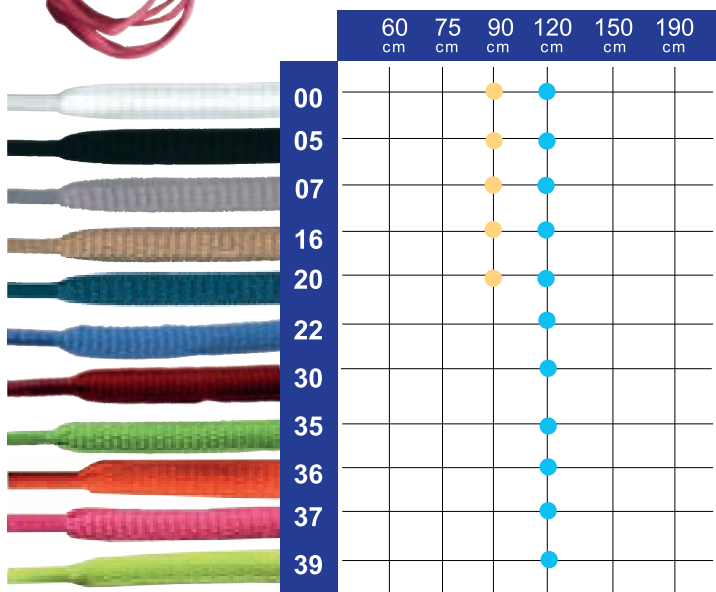

FUNNY LACES DISPLAY & FUNNY LOCK & FUNNY STOPPER

Cardboard display to hold 16 sets of Funny Laces, stoppers or Locks. You can choose what to put in.

Art. 450

TRAINER
TRAINER

Combinado de colores. Referencia 99.
Combinate colours. Reference 99.