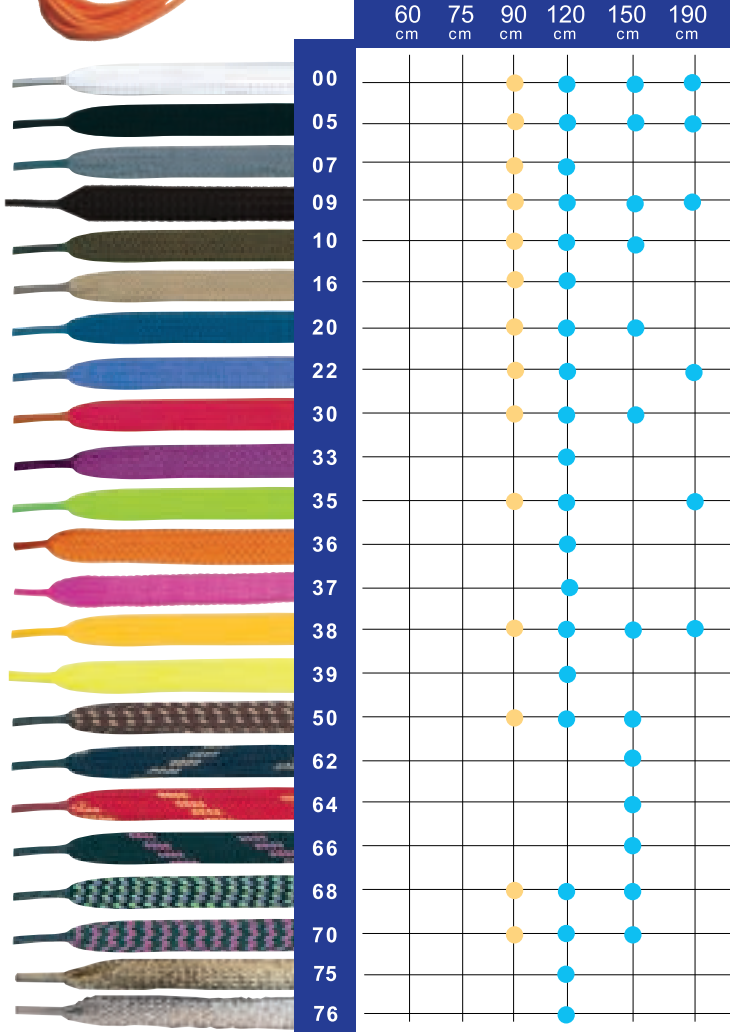

Art. 430

PLANO NORMAL
FLAT NORMAL